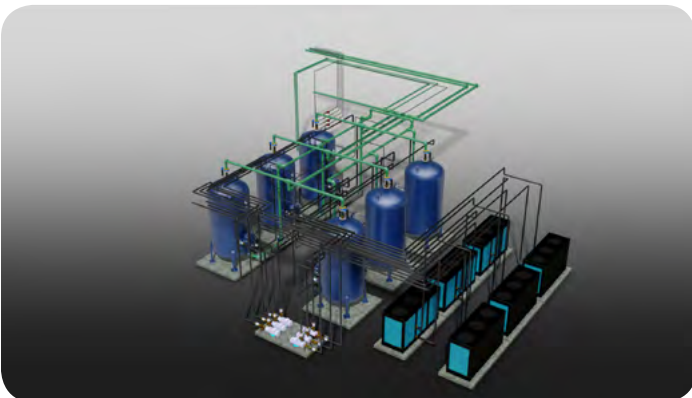

THERMAL STORAGE VESSELS

ThermoWise Thermal Storage Vessels is simply an efficient body to accumulate & store energy in the form of heat or cold. The ThermoWise Thermal Storage Vessel has been designed as an in-direct high performance heat exchange tank, storing energy for later use. Pressurized potable water will flow through the pre-installed stainless steel coil(s) for instantaneous heating. This way we are able to optimize stratification within the tank and prevent mixing of the hot water and cold water.

LAGGING AND CLADDING

ThermoWise Lagging and Cladding Contributes to lifelong savings by reducing heat loss through the geyser & associated piping due to the inherent thermal insulation properties.

Product Range

PUMPS

ThermoWise offers high-quality efficient pump solutions for all purposes whether the application is for a domestic or commercial or hot or cold water installation.

TURNKEY PROJECTS

Water in water out is our business. Our project teams has the experience, capability and well established procedures and processes to successfully plan, initiate, execute and close-out multi-disciplinary projects with design, supply and installation of all Hot and Cold water applications from costing, risk management, fabrication/construction phase, projects management, performance reporting to hand-over and commissioning in various industries, offering excellent after sales service and maintenance, adding value to our customers' day to day